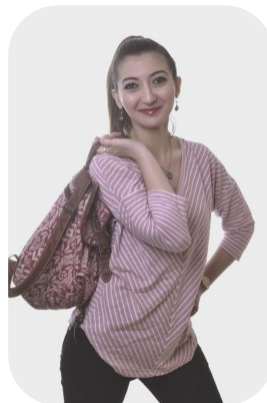

Soraya Alma Momeni

Age: 31-40	Height: 5ft5inch	Eye Colour: Hazel	Accent: London
Gender:F	Shoe Size: 6	Waist: 26	Bust: 32B
Location: London	Drives: Yes	Hair Color: Brunette	

Talents

COMMERCIAL MODELS, EXTRAS, MUSICIANS